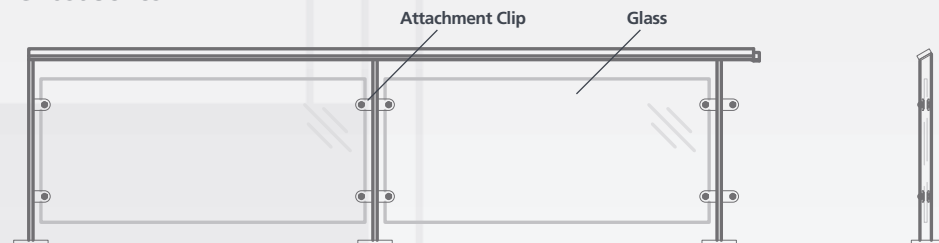

Ghost Series